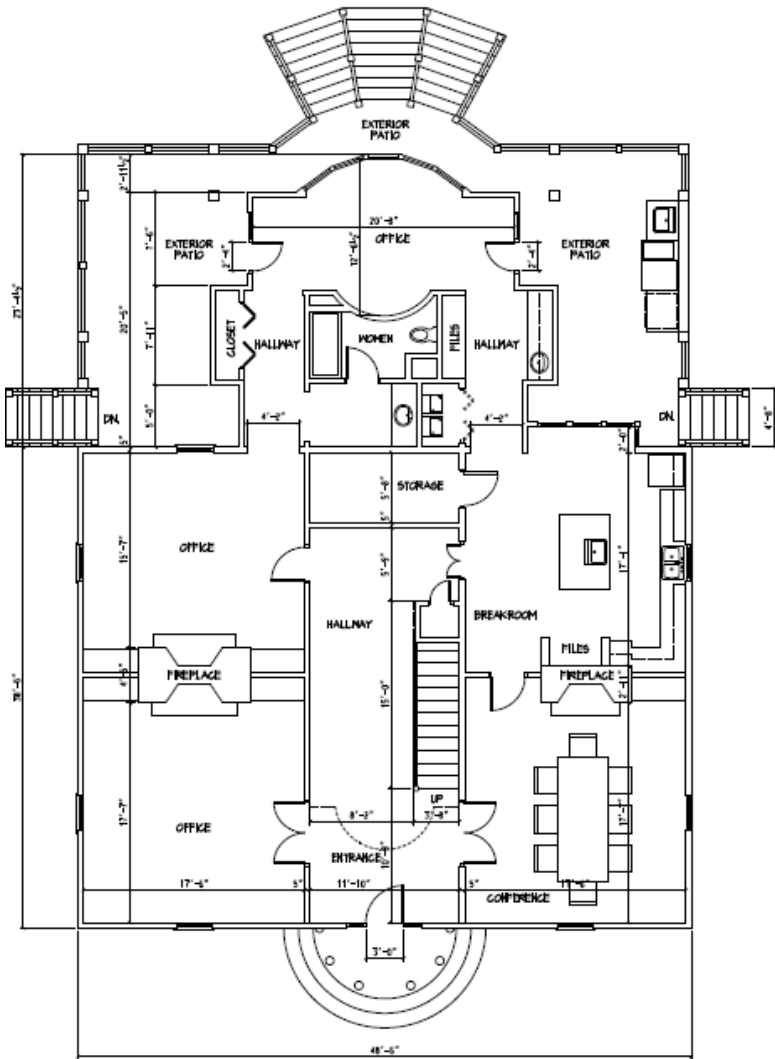

FOR LEASE

1st floor