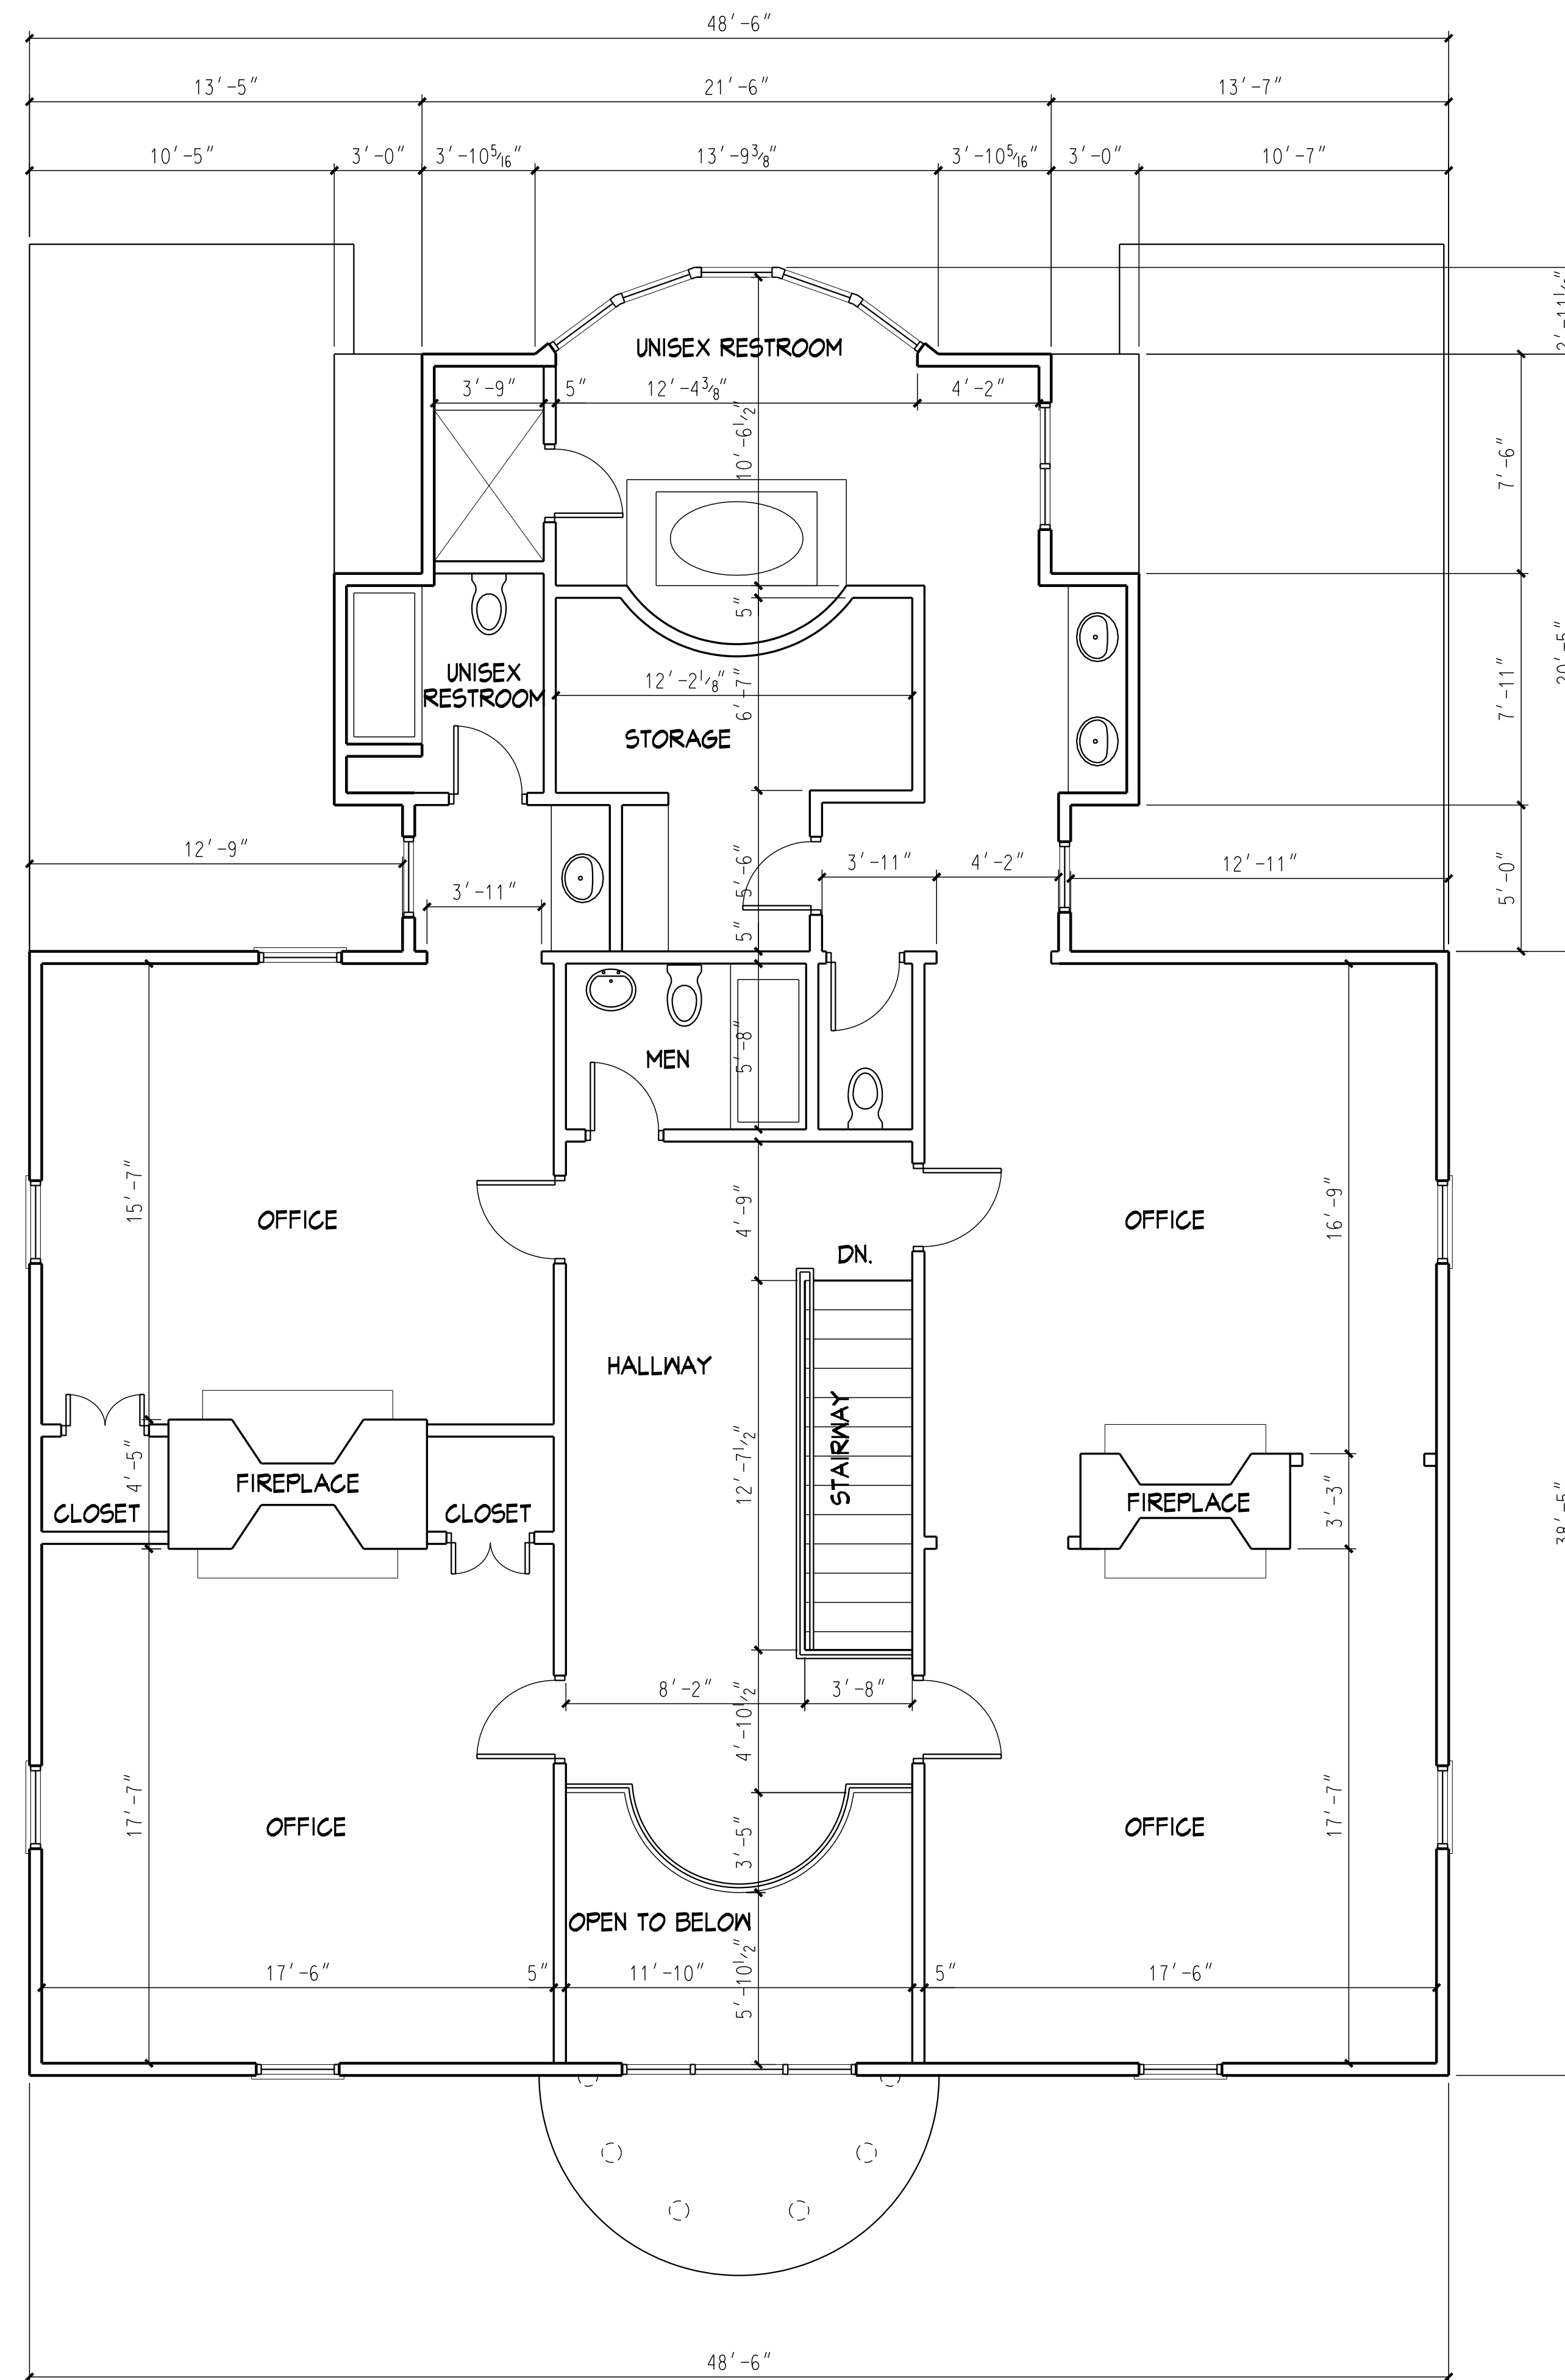

FIRST FLOOR PLAN

SCALE 1/4" = 1'-0" 01

SECOND FLOOR PLAN

SCALE 1/4" = 1'-0" 02

Architects, p.a.

ADW Architects, p.a.
1401 West Morehead Street, Suite 100
Charlotte, NC 28208
704.379.1919 Fax 704.379.1920
www.adwarchitects.com

5625
FAIRVIEW RD.
Charlotte, NC

THEghaziCOMPANY

FLOOR PLANS

DATE: JOB NO: 08007.00

REVISIONS:

NO: DATE: DESCRIPTION:

SHEET NUMBER

A100